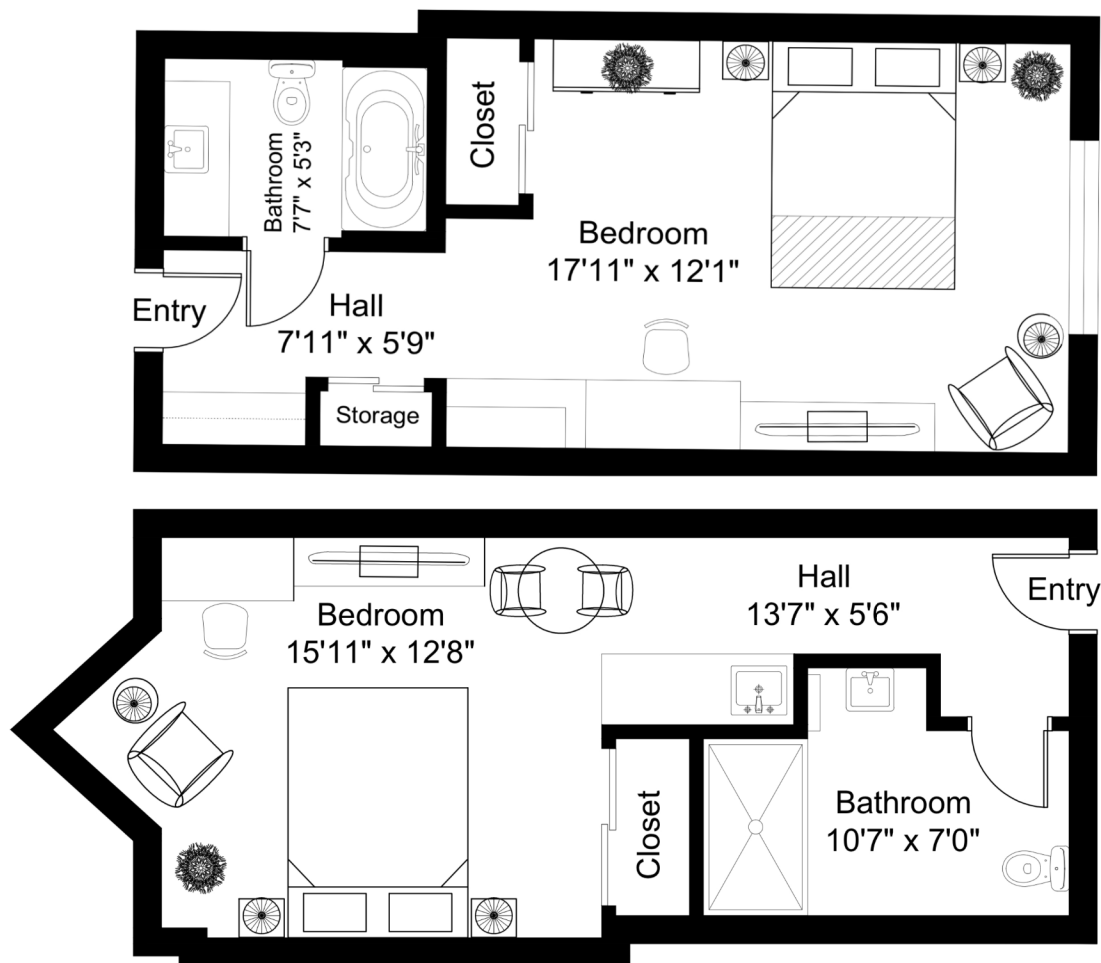

Ruby suite

City view, 313 sq.ft / Falls view, 314 sq.ft

ALL ILLUSTRATIONS ARE ARTIST'S CONCEPT PLANS AND SPECIFICATIONS MAY CHANGE WITHOUT NOTICE. ACTUAL USABLE FLOOR SPACE MAY VARY FROM STATED FLOOR AREA.